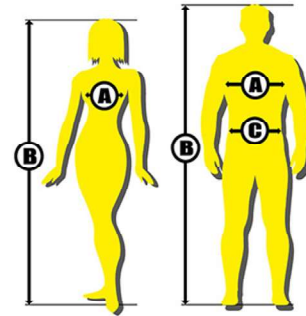

To take the correct measurements, take the measurements directly on the body, without tightening.

I.E. :

- The measurements outlined in the tables are for the **body**, not the garment.
- For wearing a garment over another, **the width required is provided.**

A	B	C
Chest measurement	Height	Waist measurement

*Size equivalence table*

MALE	XS	S	M	L	XL	XXL	3XL
FEMALE	S	M	L	XL	XXL	-	-

MALE	B	XS	S	M	L	XL	XXL	3XL
		156/164	156/164	164/172	172/180	180/188	188/196	196/204
JACKET / BOMBER / BODYWARMER / OVERALL	EU	42/44	44/46	48/50	52/54	56/58	60/62	64/66
	IT	36/38	38/40	42/44	46/48	50/52	54/56	58/60
	DE	46/48	48/50	52/54	56/58	60/62	64/66	68/70
	cm	78/86	86/94	94/102	102/110	110/118	118/129	129/141
	inch	32 ^{1/2} /34	34/37	37/40	40/43	43/46 ^{1/2}	46 ^{1/2} /50 ^{1/2}	50 ^{1/2} /55 ^{1/2}
TROUSERS / DUNGAREES	EU	32/34	34/36	38/40	42/44	46/48	50/52	54/56
	IT/DE	36/38	38/40	42/44	46/48	50/52	54/56	58/60
	cm	58/66	66/74	74/82	82/90	90/98	98/106	106/117
	inch	23/26	26/29	29/32	32/35 ^{1/2}	35 ^{1/2} /38 ^{1/2}	38 ^{1/2} /41 ^{1/2}	41 ^{1/2} /46
TEE-SHIRT (A)	cm	76/79	80/88	89/97	98/106	107/115	116/124	125/133